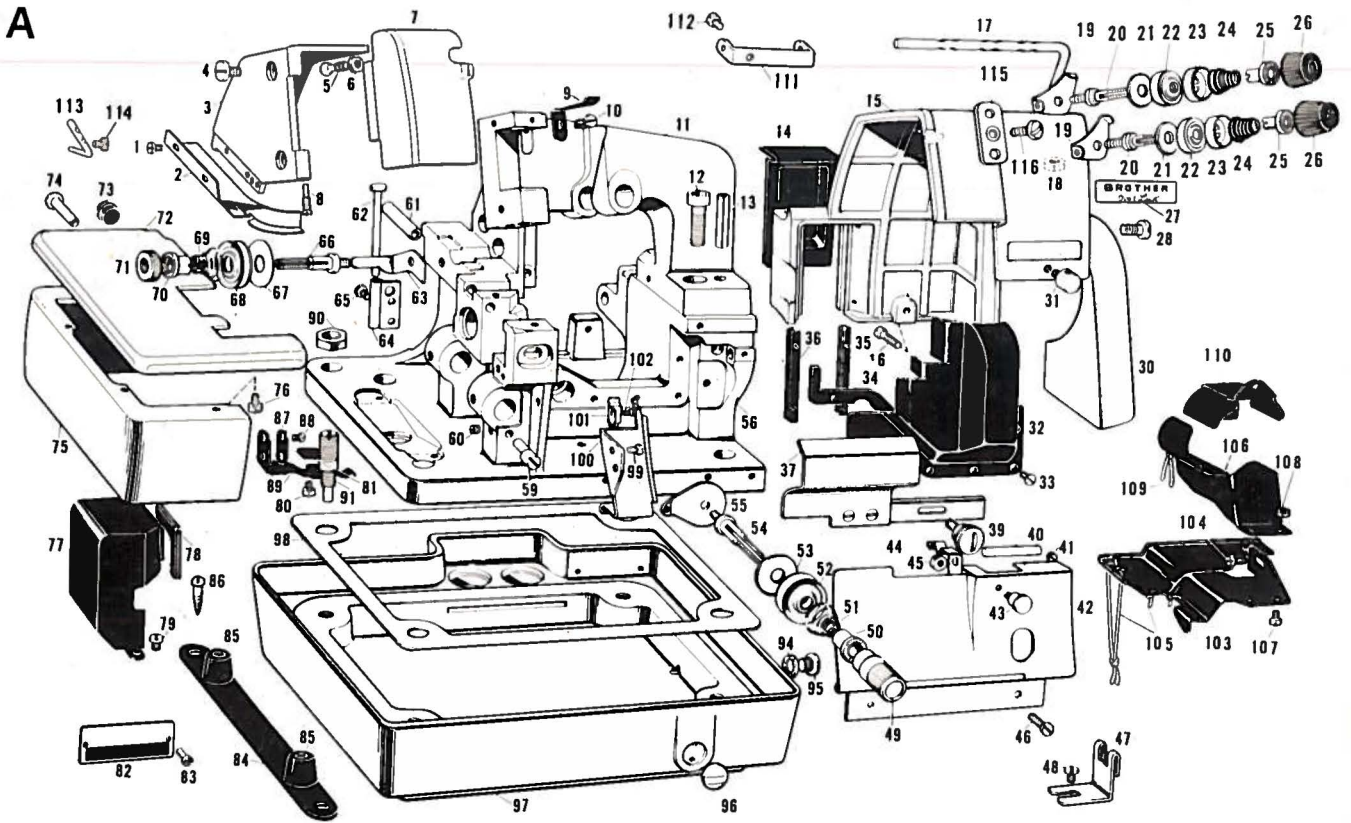

Ref. No.	Name of Parts	Qty	Parts No.	Assembly No.	Ref. No.	Name of Parts	Qty	Parts No.	Assembly No.
A-1	Set Screw for A-2	2 pcs.	00063-0-01		A-61	Guide Pipe for Under Looper Thread	1 pce.	11244-0-01	
A-2	Cloth Guide	1 pce.	11224-0-01		A-62	Hinge Shaft for A-75	1 *	11234-0-01	
A-3	Cover for B-65	1 *	11224-0-01		A-63	Under Looper Thread Tension Guide	1 *	11243-0-01	
A-4	Set Screw for A-3	2 pcs.	00064-0-01		A-64	Cloth Plate Cover Hinge	1 *	11237-0-01	
A-5	Stopper Shaft for A-7	1 pce.	11224-0-01		A-65	Set Screw for A-64	2 pcs.	00541-0-01	
A-6	Nut for A-5	1 *	102571-0-01		A-66	Looper Tension Control Stud	1 pce.	110820-0-01	
A-7	Needle Bar Cover	1 *	112238-0-01		A-67	Felt for A-68	1 *	110832-0-01	
A-8	Hinge Pin for A-7	2 pcs.	112249-0-01		A-68	Tension Disc	2 pcs.	108721-0-01	
A-9	Stopper Spring for A-7	1 pce.	112240-0-01		A-69	Under Looper Tension Spring	1 pce.	115958-0-01	
A-10	Set Screw for A-9	1 *	105123-0-02		A-70	Tension Spring Washer	1 *	144105-0-00	
A-11	Arm	1 *	112222-0-01		A-71	Thread Tension Adjusting Nut	1 *	105230-0-01	
A-12	Set Screw for A-11	2 pcs.	018082-5-22		A-72	Cloth Plate	1 *	112246-0-01	
A-13	Spring Pin	2 *	112224-0-01	112452-0-01	A-73	Cushion for A-75	1 *	115808-0-01	
A-56	Machine Body	1 pce.	112221-0-01		A-74	Under Looper Thread Guide	1 *	112252-0-01	
A-14	Top Cover Window Plate	1 *	112234-0-01		A-75	Cloth Plate Cover	1 *	112345-0-01	
A-15	Top Cover	1 *	112233-0-01		A-76	Set Screw for A-72	3 pcs.	100368-0-02	
A-27	Name Plate "BROTHER"	1 *	112247-0-01		A-77	Over Looper Crank Cover Assembly	1 pce.	142664-0-00	
A-30	Pulley Cover	1 *	112232-0-01	112453-0-01	A-78	Washer for A-77	2 pcs.	112315-0-01	
A-35	Packing Right for A-14	1 *	112235-0-01		A-79	Set Screw for A-77	2 *	105123-0-02	
A-36	Packing Left for A-14	1 *	112236-0-01		A-80	Set Screw for A-81	1 pce.	111283-0-01	
A-16	Set Screw for A-15	1 *	117427-0-01		A-81	Cloth Plate Stopper	1 *	111282-0-01	
A-17	Thread Guide	1 *	115960-0-01		A-82	Medallion for EF4-1959-01	1 *	143306-0-01	
A-18	Nut for A-17	1 *	112362-0-01		A-82	Medallion for EF4-1959-06	1 *	143273-0-01	
A-19	Needle Thread Guide	2 pcs.	110813-0-01		A-82	Medallion for EF4-1959-21	1 *	143274-0-01	
A-20	Needle Thread Tension Control Stud	2 *	117668-0-01		A-82	Medallion for EF4-1959-26	1 *	143275-0-01	
A-21	Felt for A-22	2 *	110832-0-01		A-83	Pin for A-82	2 pcs.	116231-0-01	
A-22	Tension Disc	4 *	108721-0-01		A-84	Cushion Base Assembly	2 *	115951-0-01	
A-23	Tension Disc Washer	2 *	144105-0-01		A-85	Cushion	4 *	115954-0-01	
A-24	Needle Thread Tension Spring	2 *	115956-0-01		A-86	Wood Screw 4.5x16 for A-84	4 *	031451-6-03	
A-25	Tension Spring Washer	2 *	144105-0-00		A-87	Washer for A-86	1 *	112250-0-01	
A-26	Thread Tension Adjusting Screw	2 *	144106-0-01		A-88	Set Screw for A-89	2 *	107631-0-01	
A-28	Set Screw for A-15	2 pcs.	105328-0-03		A-89	Plate Spring for A-75	1 pce.	112249-0-01	
A-31	Over Looper Thread Guide	1 pce.	114724-0-01		A-90	Nut for A-91	4 pcs.	112662-0-01	
A-32	Inside Cover Assembly	1 *	118468-0-01		A-91	Set Screw for A-97	4 pcs.	115955-0-01	
A-33	Set Screw for A-32	5 pcs.	1002574-0-06		A-94	Packing for A-95	1 *	112348-0-01	
A-34	Packing for A-32	1 pce.	112255-0-01		A-95	Cap Screw	1 *	112467-0-01	
A-37	Upper Knife Cover Assembly	1 *	116021-0-01		A-96	Oil Gauge Indicator	1 *	112260-0-01	
A-39	Set Screw for A-37	1 *	116024-0-01		A-97	Oil Pan	1 *	112258-0-01	
A-40	Stopper Shaft for A-42	1 *	112231-0-01		A-98	Packing for Oil Pan	1 *	112486-0-01	
A-41	Set Screw for A-40	1 *	104651-0-01		A-99	Set Screw for A-100	2 pcs.	100185-0-03	
A-42	Front Cover Assembly	1 *	112225-0-01		A-100	Looper Cover	1 pce.	112253-0-01	
A-42	Front Cover Assembly (U.S.A.)	1 *	143197-0-01		A-101	Looper Inside Cover	1 *	115959-0-01	
A-43	Front Cover Knob	1 *	112229-0-01		A-102	Set Screw for A-101	1 *	100191-0-03	
A-44	Stopper Spring for A-42	1 *	112230-0-01		A-103	Driving Shaft Cover	1 *	117435-0-01	
A-45	Nut for A-44	1 *	106129-0-01		A-104	Set Screw for A-103	1 *	100541-0-01	
A-46	Set Screw for A-42	2 pcs.	1001374-0-03		A-105	Wick for A-103	2 pce.	117432-0-00	
A-47	Thread Guide for D-30	1 pce.	112448-0-01		A-106	Upper Knife Driving Lever Cover	1 pce.	117434-0-01	
A-48	Set Screw for A-47	1 *	105123-0-02		A-107	Set Screw for A-106 & A-104	2 pcs.	105123-0-02	
A-49	Thread Tension Adjusting Screw	1 *	112347-0-01		A-108	Nut for A-107	2 *	106129-0-01	
A-50	Tension Spring Washer	1 *	144105-0-00		A-109	Wick for A-106	2 *	117431-0-00	
A-51	Over Looper Tension Spring	1 *	115957-0-01		A-110	Needle Bar Rod Cover	1 pce.	117433-0-01	
A-52	Tension Disc	2 pcs.	108721-0-01		A-111	Under Looper Thread Guide A	1 *	140284-0-01	
A-53	Felt for A-52	1 pce.	110832-0-01		A-112	Set Screw for A-111	1 *	105123-0-02	
A-54	Looper Tension Control Stud	1 *	110820-0-01		A-113	Trimming Knife	1 *	118856-0-01	
A-55	Over Looper Thread Guide	1 *	112446-0-01		A-114	Set Screw for A-114	2 pcs.	400163-0-01	
A-59	Stopper Stud for A-75	1 *	112251-0-01		A-115	Needle Thread Guide Plate	1 pce.	117667-0-01	
A-60	Set Screw for A-59	1 *	100218-0-02		A-116	Set Screw for A-115	1 *	100541-0-01	