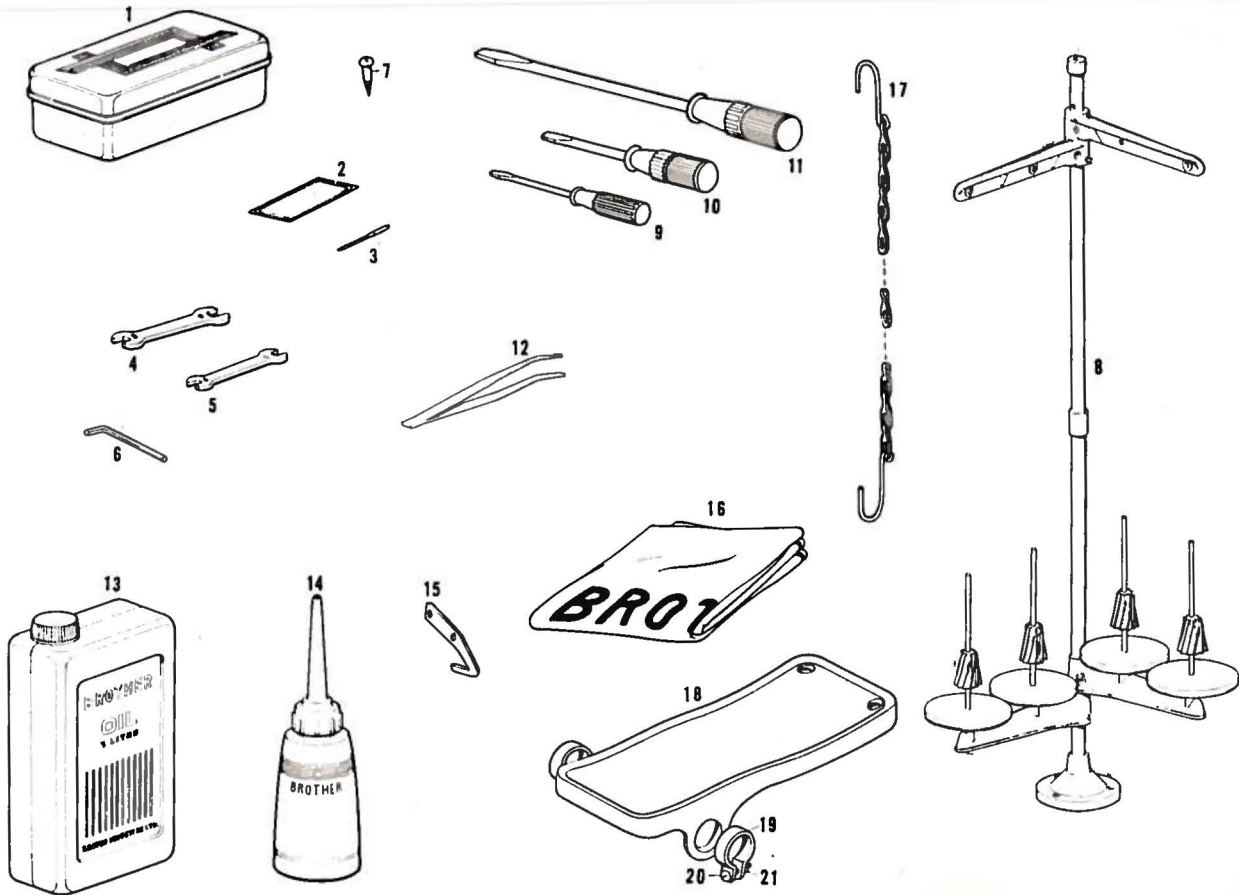

Z

Ref. No.	Name of Parts	Qty	Parts No.	Assembly No.	Ref. No.	Name of Parts	Qty	Parts No.	Assembly No.
●Z-1	Accessory Box	1 pce.	110436-0-01		●Z-12	Tweezer	1 pce.	117466-0-00	
●Z-2	Needle Bag	1 "	108962-0-01		Z-13	Oil	1 "	145277-0-01	
●Z-3	Needle DC×1	10 pcs.	112297		Z-14	Oiler	1 "	114483-0-01	
●Z-4	Wrench 10×12	1 pce.	107780-0-01		●Z-15	Trimming Knife	1 "	118856-0-01	
●Z-5	Wrench 7×8	1 "	142205-0-01		Z-16	Head Cover	1 "	144225-0-01	
●Z-6	Allen Wrench (3mm)	1 "	142721-0-01		●Z-17	Chain	1 "	106812-0-01	
●Z-7	Screw for Cushion Base	4 pcs.	031451-6-03		Z-18	Foot Pedal	1 "	117437-0-01	
Z-8	Cotton Stand (No. 4)	1 pce.	142974-0-01		Z-19	Foot Pedal Stopper	2 pcs.	116016-0-01	
●Z-9	Screwdriver 2.6×70	1 "	105344-0-01		Z-20	Screw	2 "	001401-4-06	
●Z-10	Screwdriver 5.5×75	1 "	102629-0-04		Z-21	Nut	2 "	021400-1-06	
Z-11	Screwdriver 5.5×200	1 "	101572-0-01		Z-20	Screw	2 "	001401-4-06	

Remarks:

※The parts with mark (●) are in accessory box.

※The following parts are enclosed in the accessory box for our packing convenience.

Ref. No. A-84, A-85, A-86