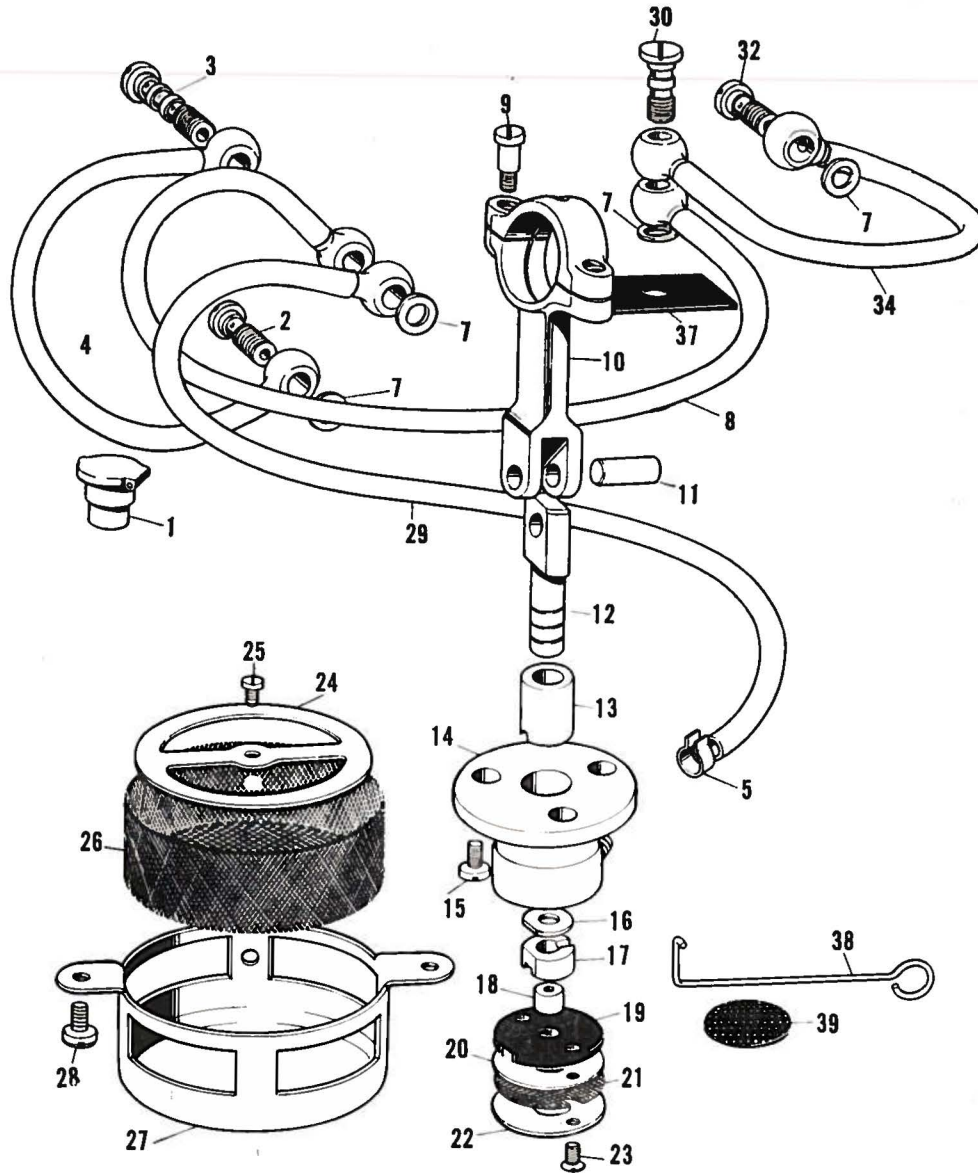

E

Ref. No.	Name of Parts	Qty	Parts No.	Assembly No.	Ref. No.	Name of Parts	Qty	Parts No.	Assembly No.
E-1	Cap for Oil Inlet	1 pce.	112482-0-01		E-19	Cushion for E-20	1 pce.	112488-0-01	
E-2	Set Screw for E-4	2 pcs.	112359-0-01		E-20	Valve Stopper, Lower	1 *	112339-0-00	
E-3	Set Screw for E-29, E-4, E-8	1 pce.	112351-0-01		E-21	Pump Strainer Screw	1 *	112340-0-00	
E-4	Oil Tube No. 5 Assembly	1 *	140509-0-01		E-22	Presser Plate for E-21	1 *	112341-0-00	
E-5	Oil Tube No. 4 Assembly	1 pce.	140508-0-01		E-23	Set Screw for E-22 Set	2 pcs.	107244-0-01	
E-6	Packing for E-6	4 pcs.	112348-0-01		E-24	Presser Plate for E-26	1 pce.	112344-0-00	
E-7	Oil Tube No. 1 Assembly	1 pce.	140507-0-01		E-25	Set Screw for E-24	1 *	101531-0-04	
E-8	Oil Tube No. 3 Assembly	1 pce.	142590-0-01		E-26	Oil Filter Net	1 *	118459-0-00	
E-9	Piston Rod	1 pce.	112331-0-00	112463-0-01	E-27	Oil Filter	1 *	118458-0-01	
E-10	Pin for E-10	1 *	112332-0-01		E-28	Set Screw for E-27	2 pcs.	105328-0-03	
E-11	Piston	1 *	112335-0-01		E-29	Oil Tube No. 1 Assembly	1 pce.	140507-0-01	
E-12	Piston Bush	1 *	112334-0-00		E-30	Set Screw for E-29	1 *	112364-0-01	
E-13	Cylinder	1 *	112333-0-00		E-34	Oil Tube Assembly for B-30	1 *	140509-0-01	
E-14	Set Screw for E-14	3 pcs.	105173-0-01		E-37	Packing for E-38	1 *	112353-0-01	
E-15	Valve Stopper, Upper	1 pce.	112338-0-01		E-38	Pipe Holder	1 *	118425-0-01	
E-16	Valve Bush	1 *	112337-0-01		E-39	Oil Filter Plate	4 pcs.	112369-0-01	
E-17	Valve	1 *	112336-0-01		E-32	Set Screw for E-34	1 pce.	112359-0-01