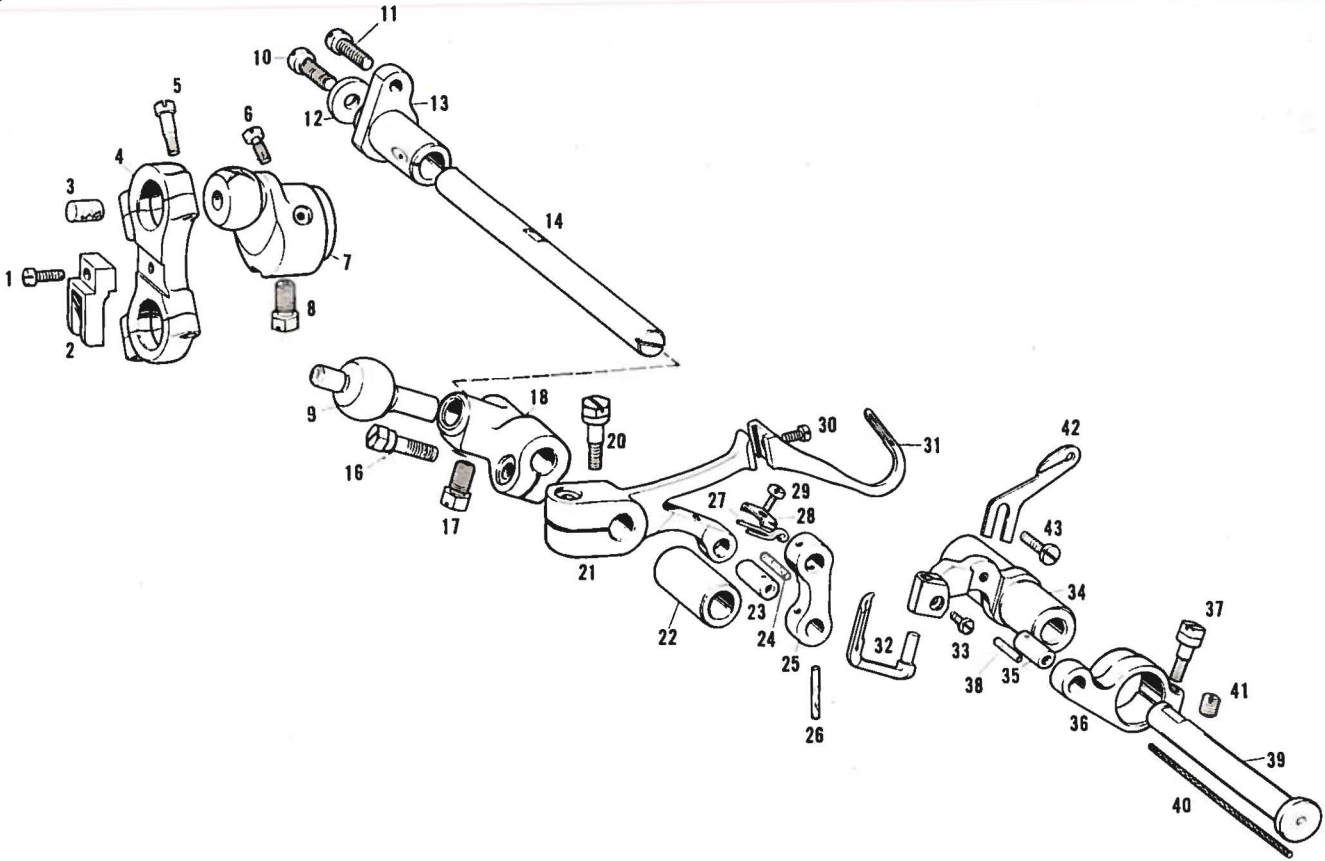

D

Ref. No.	Name of Parts	Qty	Parts No.	Assembly No.	Ref. No.	Name of Parts	Qty	Parts No.	Assembly No.
D-1	Set Screw for D-2	1 pce.	105827-0-01	116234-0-01	D-25	Under Looper Link	1 pce.	112416-0-01	
D-2	Round Joint Guide	1 *	112285-0-01		D-26	Felt for D-25	1 *	117429-0-01	
D-3	Over Looper Grank Felt	1 *	112410-0-01		D-27	Under Looper Thread Take-up	1 *	112417-0-01	
D-4	Over Looper Connecting Rod	1 *	116194-0-00		D-28	Washer for D-27	1 *	112477-0-01	
D-5	Fastening Screw for D-4	4 pcs.	142590-0-01		D-29	Fastening Screw for D-27	1 *	110130-0-01	
D-6	Adjusting Screw for D-7	2 *	100137-0-03		D-30	Fastening Screw for D-31	1 *	100080-0-01	
D-7	Over Looper Grank	1 pce.	112409-0-00		D-31	Over Looper for B959-01 & -06	1 *	117662-0-01	
D-8	Set Screw for D-7	1 *	014770-6-22		D-31	Over Looper for B959-21 & -26	1 *	118654-0-01	
D-9	Round Joint for D-4	1 *	112412-0-01		D-32	Under Looper	1 *	112427-0-01	
D-10	Fastening Screw for D-14	1 *	100541-0-01		D-33	Fastening Screw for D-32	1 *	112428-0-01	
D-12	Looper Lever Shaft Thrust Washer	1 *	116199-0-01	D-34	Under Looper Lever	1 *	116188-0-01		
D-14	Looper Lever Shaft	1 *	116196-0-01	D-35	Over Looper Link Shaft	1 *	116192-0-01		
D-11	Set Screw for D-13	1 *	100368-0-02	D-36	Under Looper Adjusting Lever	1 *	116191-0-01	116190-0-01	
D-13	Looper Lever Shaft Bushing Back	1 *	116197-0-00	D-37	Fastening Screw for D-36	1 *	116267-0-01		
D-16	Fastening Screw for D-18	1 *	118876-0-01	D-38	Felt for D-35	1 *	117430-0-01		
D-17	Fastening Screw for D-9	1 *	112287-0-01	D-39	Under Looper Lever Shaft	1 *	116189-0-01		
D-18	Looper Grank Joint	1 *	116195-0-01	D-40	Felt for D-39	1 *	112425-0-01		
D-20	Fastening Screw for D-21	1 *	017751-4-13	D-41	Set Screw for D-39	1 *	013780-8-14		
D-21	Over Looper Lever	1 *	116200-0-01	D-42	Over Looper Thread Take-up	1 *	116193-0-01		
D-23	Over Looper Link Shaft	1 *	116192-0-01	D-43	Fastening Screw for D-42	1 *	100185-0-03		
D-22	Looper Lever Shaft Bushing Front	1 *	116198-0-01						
D-24	Felt for D-23	1 *	117430-0-01