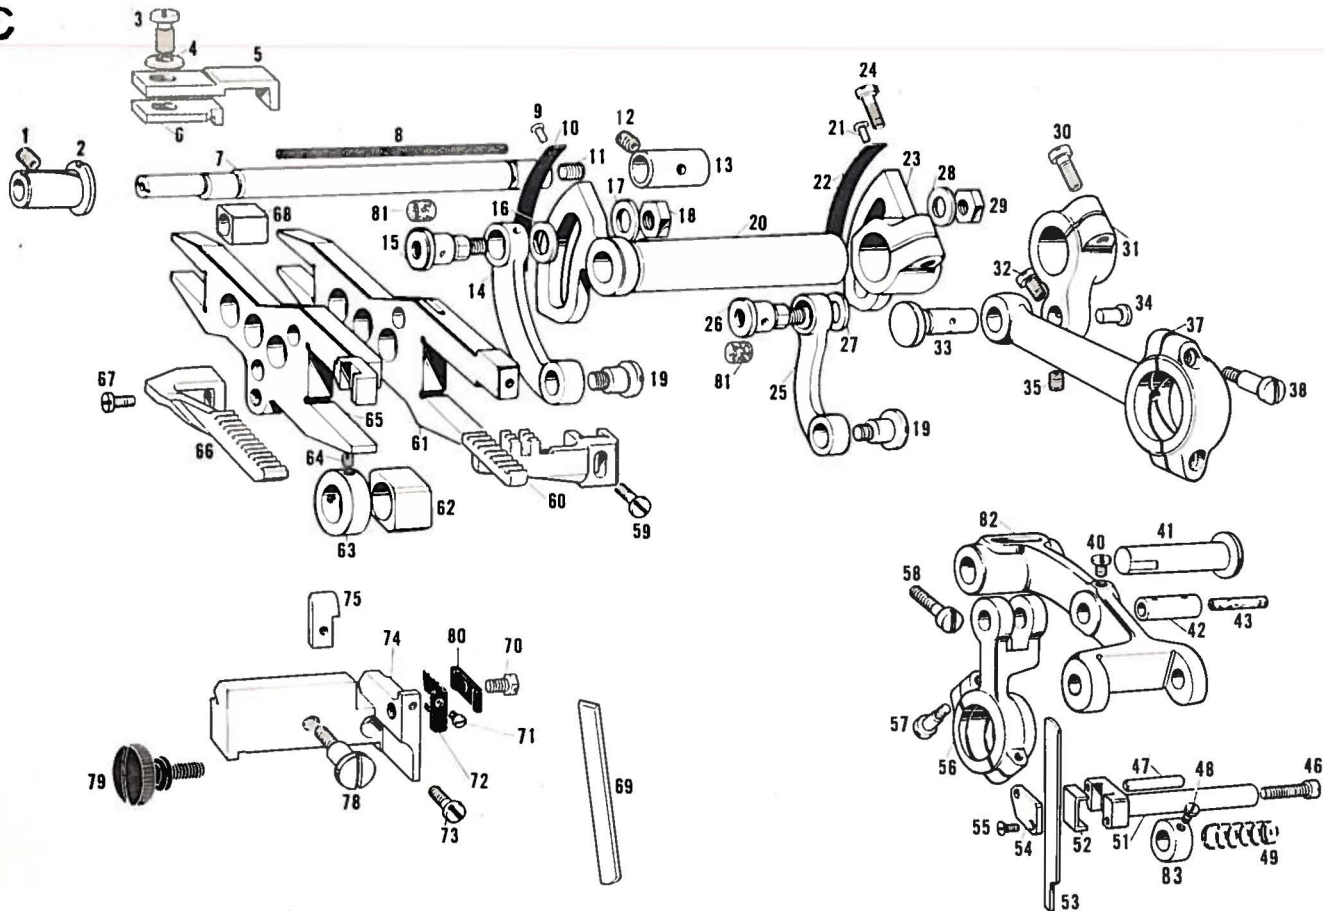

C

Ref. No.	Name of Parts	Qty	Parts No.	Assembly No.	Ref. No.	Name of Parts	Qty	Parts No.	Assembly No.
C-1	Set Screw for C-2	1 pce.	013780-8-14		C-42	Link Shaft for C-56	1 pce.	112372-0-01	
C-2	Feed Shaft Bushing, Left	1 *	112276-0-01		C-43	Wick for C-42	1 *	112373-0-01	
C-3	Set Screw for Feed Bar Guide	1 *	117139-0-01		C-46	Set Screw for C-53	1 *	112382-0-01	
C-4	Washer for Feed Bar Guide	1 *	118989-0-01		C-47	Upper Knife Presser Pin	1 *	112381-0-01	
C-5	Feed Bar Guide, Upper	1 *	112325-0-00		C-48	Set Screw for C-83	1 *	100242-0-03	
C-6	Feed Bar Guide, Lower	1 *	112326-0-00		C-49	Upper Knife Presser Spring	1 *	112386-0-01	
C-7	Feed Shaft	1 *	140792-0-01		C-51	Upper Knife Holder	1 *	112377-0-01	
C-8	Wick for C-7	1 *	112480-0-01		C-52	Upper Knife Holder Block	1 *	112380-0-01	
C-9	Indicator Plate Pin	2 pcs.	116231-0-00		C-53	Upper Knife	1 *	112375-0-01	
C-10	Indicator Plate for C-20	1 pce.	112313-0-01		C-54	Presser Plate for C-51	1 *	112378-0-01	
C-11	Oil Cap for C-7	2 pcs.	100251-0-01		C-55	Set Screw for C-54	2 pcs.	106202-0-01	
C-12	Set Screw for C-13	1 pce.	013780-8-14		C-56	Upper Knife Connection Rod	1 pce.	112375-0-01	112459-0-01
C-13	Feed Shaft Bushing, Right	1 *	112375-0-01		C-57	Set Screw for C-56	2 pcs.	144609-0-01	
C-14	Sub Feed Link	1 *	112316-0-01		C-58	Set Screw for C-41	1 pce.	100088-0-02	
C-15	Stud Screw for C-14	1 *	112314-0-01		C-59	Set Screw for C-60	1 *	100137-0-03	
C-16	Washer for C-14	1 *	112468-0-01		C-60	Main Feed Dog (B) for B959-01 & -21	1 *	115961-0-01	
C-17	Washer for C-14	1 *	112315-0-01		C-61	Main Feed Bar	1 *	112323-0-00	112438-0-01
C-18	Nut for C-15	1 *	110161-0-01		C-65	Sub Feed Bar	1 *	112318-0-00	
C-19	Stud Screw for C-14	1 *	112317-0-01		C-62	Feed Bar Guide Block	1 *	112328-0-00	
C-20	Sub Feed Lever	1 *	112312-0-00		C-63	Collar for C-62	1 *	112329-0-01	
C-21	Indicator Plate Pin	2 pcs.	116231-0-00		C-64	Set Screw for C-63	2 pcs.	104649-0-01	
C-22	Indicator Plate for C-23	1 pce.	112321-0-01		C-66	Sub Feed Dog (B) for B959-01 & -21	1 pce.	115962-0-01	
C-23	Main Feed Lever	1 *	112320-0-00		C-67	Set Screw for C-66	1 *	100137-0-03	
C-24	Set Screw for C-23	1 *	107428-0-02		C-68	Feed Shaft Block	1 *	112310-0-00	
C-25	Main Feed Link	1 *	112322-0-01		C-69	Lower Knife	1 *	112436-0-01	
C-26	Stud Screw for C-25	1 *	112314-0-01		C-70	Set Screw for C-69	1 *	117516-0-01	
C-27	Washer for C-25	1 *	112468-0-01		C-71	Set Screw for C-72	1 *	101275-0-04	
C-28	Washer for C-25	1 *	112315-0-01		C-72	Lower Knife Holder Cover	1 *	112433-0-01	
C-29	Nut for C-26	1 *	110161-0-01		C-73	Set Screw for C-74	1 *	100287-0-01	
C-30	Set Screw for C-31	1 *	107428-0-02		C-74	Lower Knife Holder	1 *	112430-0-01	
C-31	Feed Lever	1 *	112306-0-00		C-75	Needle Receiver	1 *	140561-0-01	
C-32	Set Screw for C-31	1 *	107459-0-01		C-75	Needle Receiver (U.S.A.)	1 *	143170-0-01	
C-33	Feed Lever Shaft	1 *	112307-0-01		C-78	Stud Screw for C-74	1 *	112431-0-01	
C-34	Rivet for C-33	1 *	112485-0-00		C-79	Lower Knife Holder Adjusting Screw	1 *	112432-0-01	
C-35	Set Screw for C-33	1 *	102716-0-03		C-80	Lower Knife Holder Plate	1 *	117515-0-01	
C-37	Feed Connecting Rod	1 *	112305-0-00	112457-0-01	C-81	Wick for C-15 & C-26	2 pcs.	112474-0-01	
C-38	Set Screw for C-37	2 pcs.	142590-0-01		C-82	Upper Knife Driving Lever	1 pce.	112371-0-01	
C-40	Set Screw for C-42	1 pce.	102850-0-01		C-83	Upper Knife Holder Guide	1 *	142952-0-01	
C-41	Upper Knife Driving Lever Shaft	1 *	112374-0-01