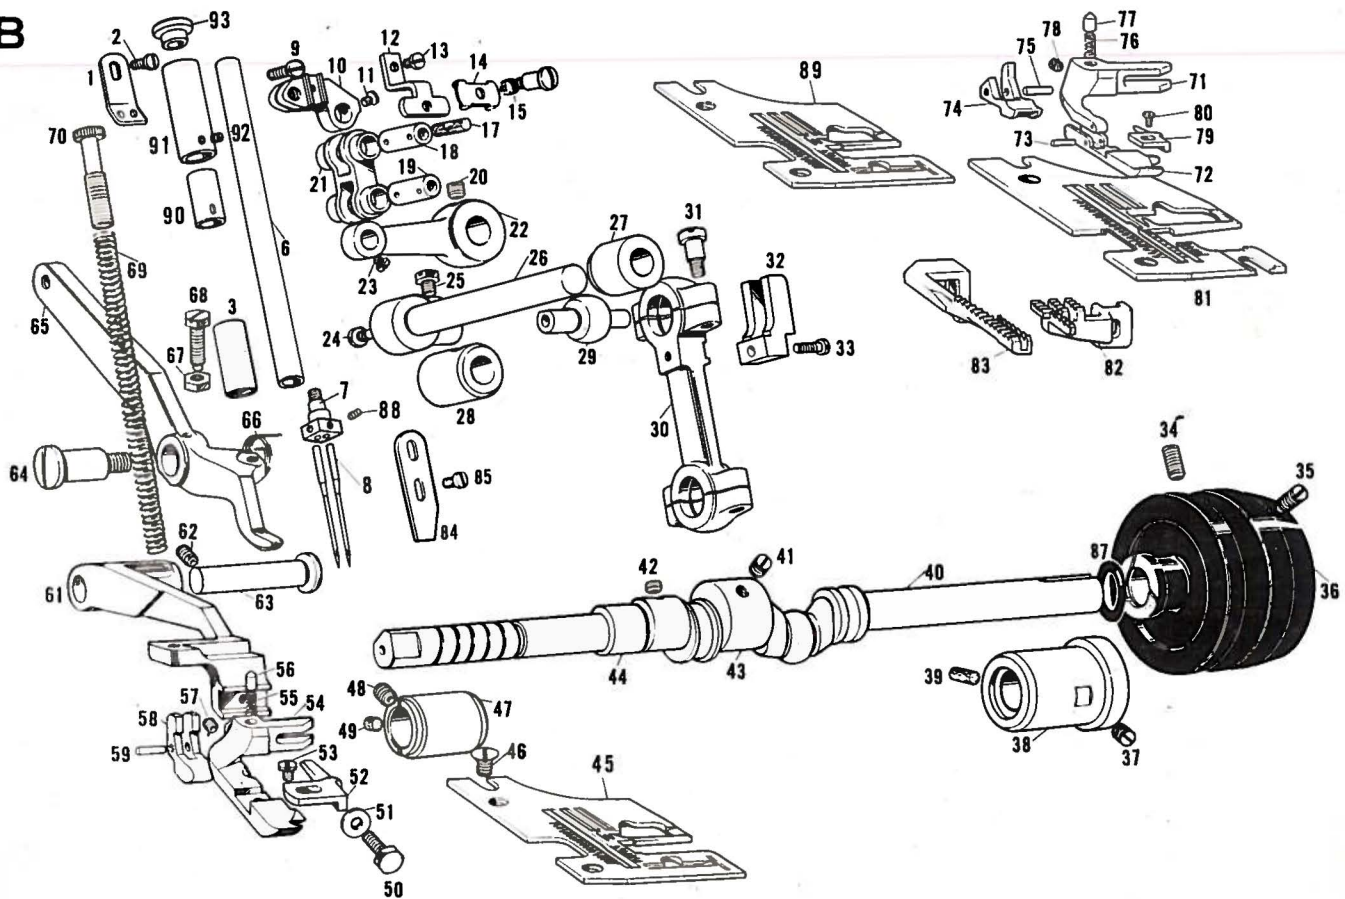

B

Ref. No.	Name of Parts	Qty	Parts No.	Assembly No.	Ref. No.	Name of Parts	Qty	Parts No.	Assembly No.
B-1	Needle Thread Take-up Guide	1 pce.	117669-0-01	143373-0-01	B-48	Set Screw for B-47	1 pce.	013780-8-14	118434-0-01 for B959 -01 & -21
B-2	Set Screw for B-1	1 "	100257-0-06		B-49	Wick for B-47	1 "	112474-0-01	
B-3	Needle Bar Bushing, Lower	1 "	112272-0-00		B-50	Set Screw for B-54	1 "	112398-0-01	
B-6	Needle Bar	1 "	117664-0-01		B-51	Washer for B-54	1 "	112399-0-01	
B-7	Needle Clamp	1 "	117665-0-01		B-52	Presser Foot Stitch Tongue	1 "	117670-0-01	
B-8	Needle (DCx1)	2 pcs.	112297-0-11		B-53	Set Screw for B-52	1 "	112397-0-01	
B-9	Set Screw for B-10	1 pce.	100064-0-03		B-54	Sub Presser Foot	1 "	112390-0-01	
B-10	Needle Bar Clamp	1 "	112294-0-01		B-55	Presser Foot Spring	1 "	112393-0-01	
B-11	Set Screw for B-10	1 "	100130-0-02		B-56	Stop Pin for B-55	1 "	112394-0-01	
B-12	Needle Thread Guide Plate	1 "	112298-0-01		B-57	Set Screw for B-56	1 "	104651-0-01	
B-13	Set Screw for B-12	1 "	120049-0-03		B-58	Main Presser Foot	1 "	112391-0-01	
B-14	Needle Thread Guide	1 "	112300-0-01		B-59	Pin for B-58	1 "	112392-0-01	
B-15	Spring for B-12	1 "	112299-0-01		B-61	Presser Foot Arm	1 "	112388-0-01	
B-16	Stud Screw for B-12	1 "	112301-0-01		B-62	Set Screw for B-63	1 "	100388-0-04	
B-17	Wick for B-18, B-19	2 pcs.	112293-0-01		B-63	Stud Shaft for B-61	1 "	112374-0-01	
B-18	Needle Bar Link Shaft	1 pce.	112292-0-01		B-64	Stud Screw for B-65	1 "	112404-0-01	
B-19	Needle Bar Link Shaft	1 "	112292-0-01		B-65	Presser Foot Lifter Lever	1 "	112403-0-01	
B-20	Set Screw for B-22	2 pcs.	117428-0-01		B-66	Spring for B-65	1 "	112407-0-01	
B-21	Needle Bar Link	1 pce.	112291-0-01		B-67	Nut for B-68	1 "	112406-0-01	
B-22	Needle Bar Driving Lever	1 "	112290-0-01		B-68	Adjusting Screw	1 "	112405-0-01	
B-23	Set Screw for B-19	1 "	100130-0-02		B-69	Presser Spring for B-65	1 "	112400-0-01	
B-24	Cap Screw for B-22	1 "	100185-0-04		B-70	Presser Adjusting Screw	1 "	112401-0-01	
B-25	Set Screw for B-26	1 "	112287-0-01		B-71	Movable Presser Foot Upper	1 "	117740-0-01	
B-26	Needle Bar Driving Lever Shaft	1 "	112288-0-01		B-72	Movable Presser Foot Lower	1 "	117741-0-01	
B-27	Needle Bar Driving Shaft Bushing (front)	1 "	112273-0-00		B-73	Pin for B-72	1 "	117742-0-00	
B-28	Needle Bar Driving Shaft Bushing (rear)	1 "	112274-0-00		B-74	Main Movable Presser Foot	1 "	112391-0-01	
B-29	Round Joint for B-30	1 "	112286-0-01		B-75	Pin for B-74	1 "	112392-0-01	
B-30	Needle Bar Connecting Rod	1 "	112284-0-00	B-76	Movable Presser Foot Spring	1 "	112393-0-01		
B-31	Stud Screw for B-30	4 pcs.	142590-0-01	B-77	Stop Pin for B-76	1 "	112394-0-01		
B-32	Round Joint Guide	1 pce.	112285-0-01	B-78	Set Screw for B-77	1 "	104651-0-01		
B-33	Set Screw for B-32	1 "	105827-0-01	B-79	Movable Presser Foot Stitch Tongue	1 "	117670-0-01		
B-34	Set Screw for B-36	1 "	112192-0-01	B-80	Set Screw for B-79	1 "	112397-0-01		
B-35	Set Screw for B-36	1 "	100062-0-02	B-81	Needle Plate (C) for B959-06 & -26	1 "	140005-0-01		
B-36	Arm Pulley	1 "	112282-0-01	B-82	Main Feed Dog (C) for B959-06 & -26	1 "	117745-0-01		
B-37	Set Screw for B-38	1 "	013780-8-14	B-83	Sub Feed Dog (C) for B959-06 & -26	1 "	117746-0-01		
B-38	Driving Shaft Bushing, Right	1 "	112269-0-00	B-84	Stopper for B-61	1 "	140839-0-01		
B-39	Wick for B-38	1 "	112473-0-01	B-85	Set Screw for B-84	2 pcs.	105123-0-02		
B-40	Driving Shaft	1 "	112279-0-01	B-86	Felt for B-44	1 pce.	118855-0-00		
B-41	Set Screw for B-43	2 pcs.	110018-0-01	B-87	Packing for B-36	1 "	081010-0-70		
B-42	Set Screw for B-44	1 pce.	101706-0-01	B-88	Set Screw for B-8	2 pcs.	117666-0-01		
B-43	Feed Eccentric	1 "	112280-0-01	B-89	Needle Platze(U.S.A.)	1 pce.	143172-0-01		
B-44	Upper Knife Eccentric	1 "	112281-0-00	B-90	Needle Bar Bushing, Upper	1 "	146024-0-00		
B-45	Needle Plate for B-959-01 & -21	1 "	117663-0-01	B-91	Needle Bar Cap	1 "	146023-0-01		
B-46	Set Screw for B-45	2 pcs.	107231-0-01	B-92	Set Screw for B-91	1 "	104651-0-01		
B-47	Driving Shaft Bushing Left	1 pce.	112270-0-00	B-93	Cap for B-91	1 "	114255-0-01